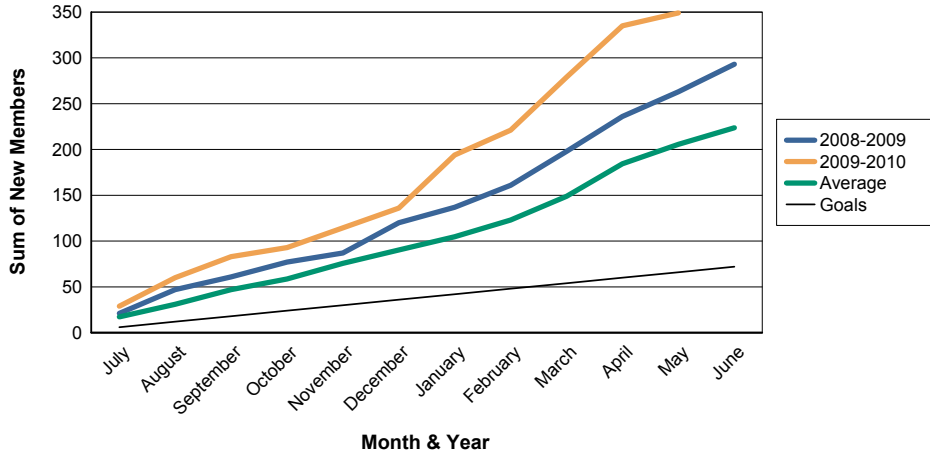

For District 301D1

Sum of Charter Members/ Month & Year

For District 301D1

3 Year Comparisons for GMT Constitutional Area 5

By GMT District

As of May 2010

Sum of New Members/ Month & Year

For District 301D1