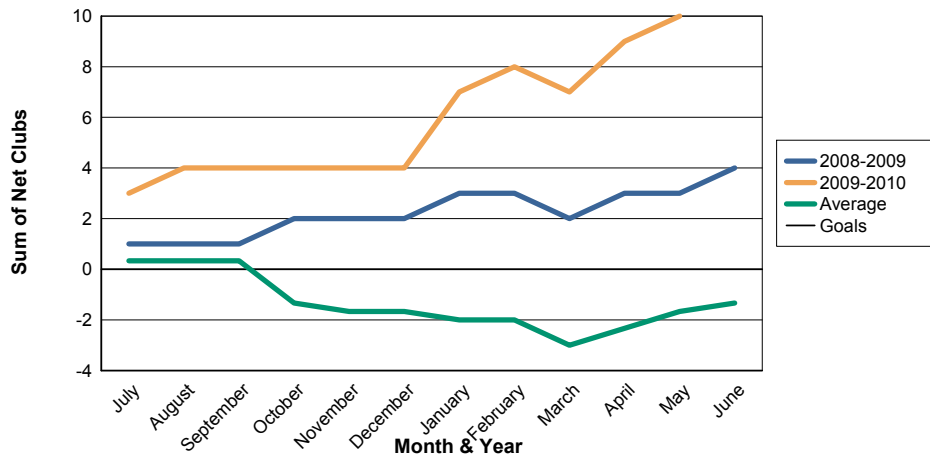

Sum of Net Clubs/ Month & Year

For District 301D1