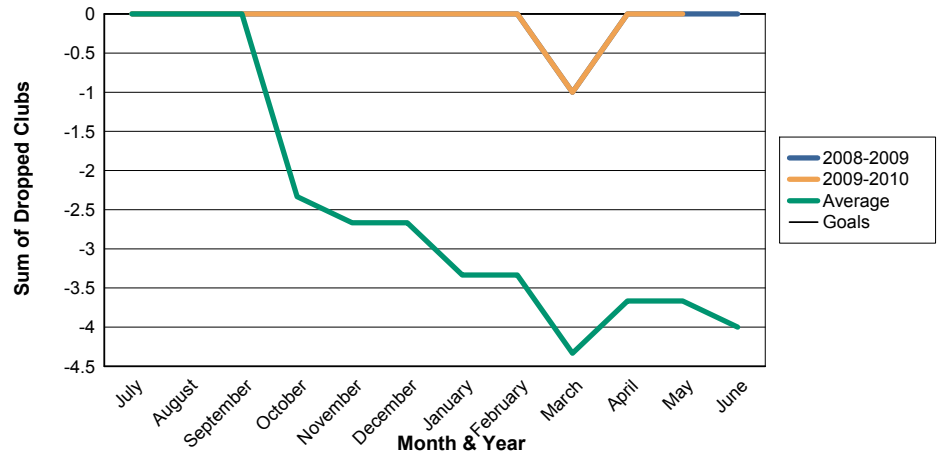

3 Year Comparisons for GMT Constitutional Area 5

By GMT District

As of May 2010

Sum of New Clubs/ Month & Year

For District 301D1

Sum of Dropped Clubs/ Month & Year

For District 301D1

Sum of Net Clubs/ Month & Year