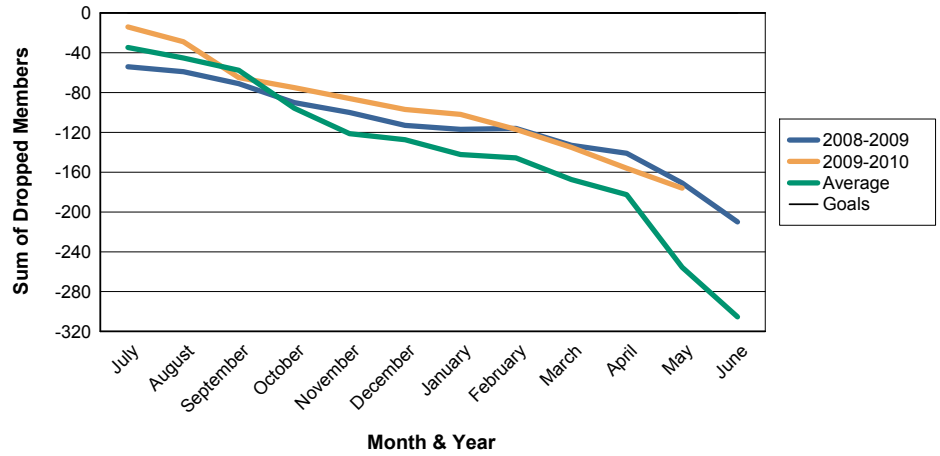

Sum of Dropped Members/ Month & Year

For District 301D1