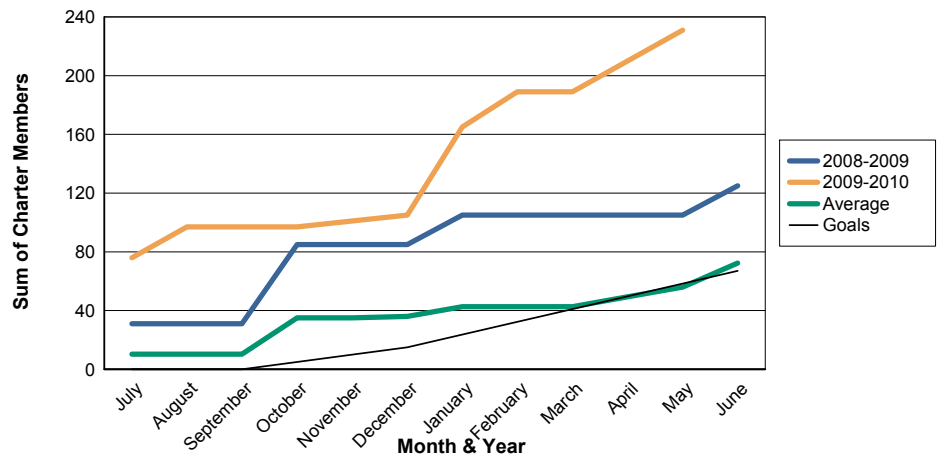

Sum of Charter Members/ Month & Year

For District 301D1