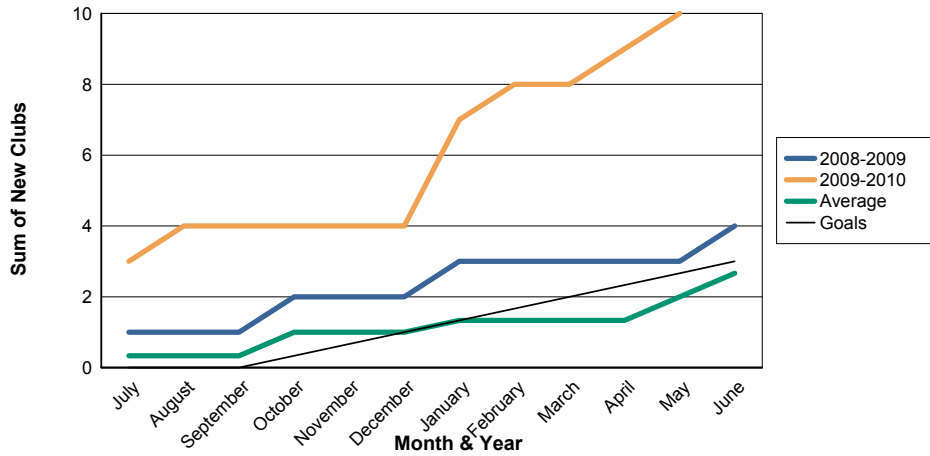

3 Year Comparisons for GMT Constitutional Area 5

By GMT District

As of May 2010

Sum of New Clubs/ Month & Year

For District 301D1

Sum of Dropped Clubs/ Month & Year

For District 301D1

Sum of Net Clubs/ Month & Year